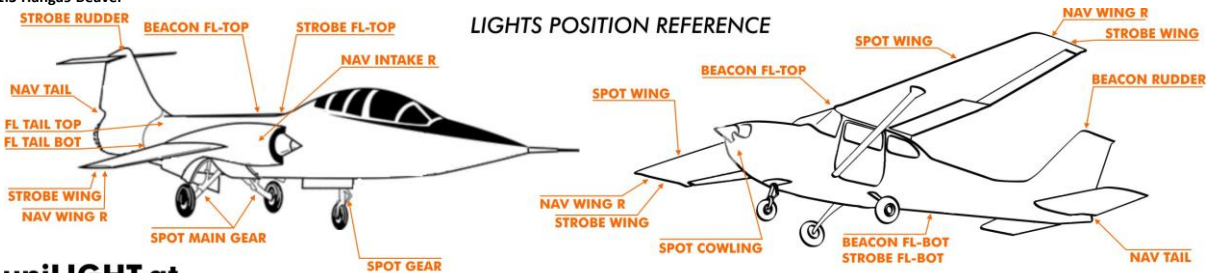

NAV INTAKE R	NAV INTAKE L	NAV TAIL	SPECIAL	ACCESSORIES	RRP (EXPORT)	UVP/RRP (20%)
1:12 - ENTRY						- €	- €
1:12 - STANDRD						- €	- €
1:12 - CIVIL/SPORT						- €	- €
1:12 - PRO						- €	- €
1:10 - ENTRY						76,58 €	91,90 €
1:10 - STANDRD						124,92 €	149,90 €
1:10 - CIVIL/SPORT						158,25 €	189,90 €
1:10 - PRO						- €	- €
1:8 - ENTRY						84,58 €	101,50 €
1:8 - STANDRD						137,42 €	164,90 €
1:8 - CIVIL/SPORT						176,58 €	211,90 €
1:8 - PRO			1 SLIM7X-020x2-WE			231,58 €	277,90 €
1:7 - ENTRY						99,08 €	118,90 €
1:7 - STANDRD						127,42 €	152,90 €
1:7 - CIVIL/SPORT						169,08 €	202,90 €
1:7 - PRO			1 SLIM7-020x2-WE			249,92 €	299,90 €
1:5 - ENTRY						110,75 €	132,90 €
1:5 - STANDRD						145,75 €	174,90 €
1:5 - CIVIL/SPORT						194,92 €	233,90 €
1:5 - PRO			1 SLIMF-040x2-WE			268,25 €	321,90 €
- SPECIAL						- €	- €
- SPECIAL						- €	- €

*) References

1:5 Hanga9 Beaver

uniLIGHT.at